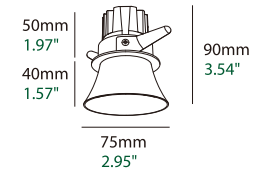

GAIA R55 Trumpet

GA55-R21QS

White

Black

Golden

GA55-R21QS

Basic Information

Model	GA55-R21QS
Mounting	Semi-recessed
Trim Finishing Color	White/Black
Reflector Color	White/Black/Golden
Material	Aluminum
Cutout Size	∅ 55mm
IP Rating	IP20
Power	Max. 10W
Input Voltage	DC36V
Input Current	Max. 250mA

Optical Parameters

Light Source	LED COB
Lumens	65lm/W 90lm/W
CRI	97Ra / 90Ra
CCT	3000K ● 3500K ● 4000K ○
CCT Changeable	2700K — 6000K 1800K — 3000K
Beam Angle	15° 25° 35° 50°
Shielding Angle	55°
UGR	<9
LED Lifespan	50000hrs